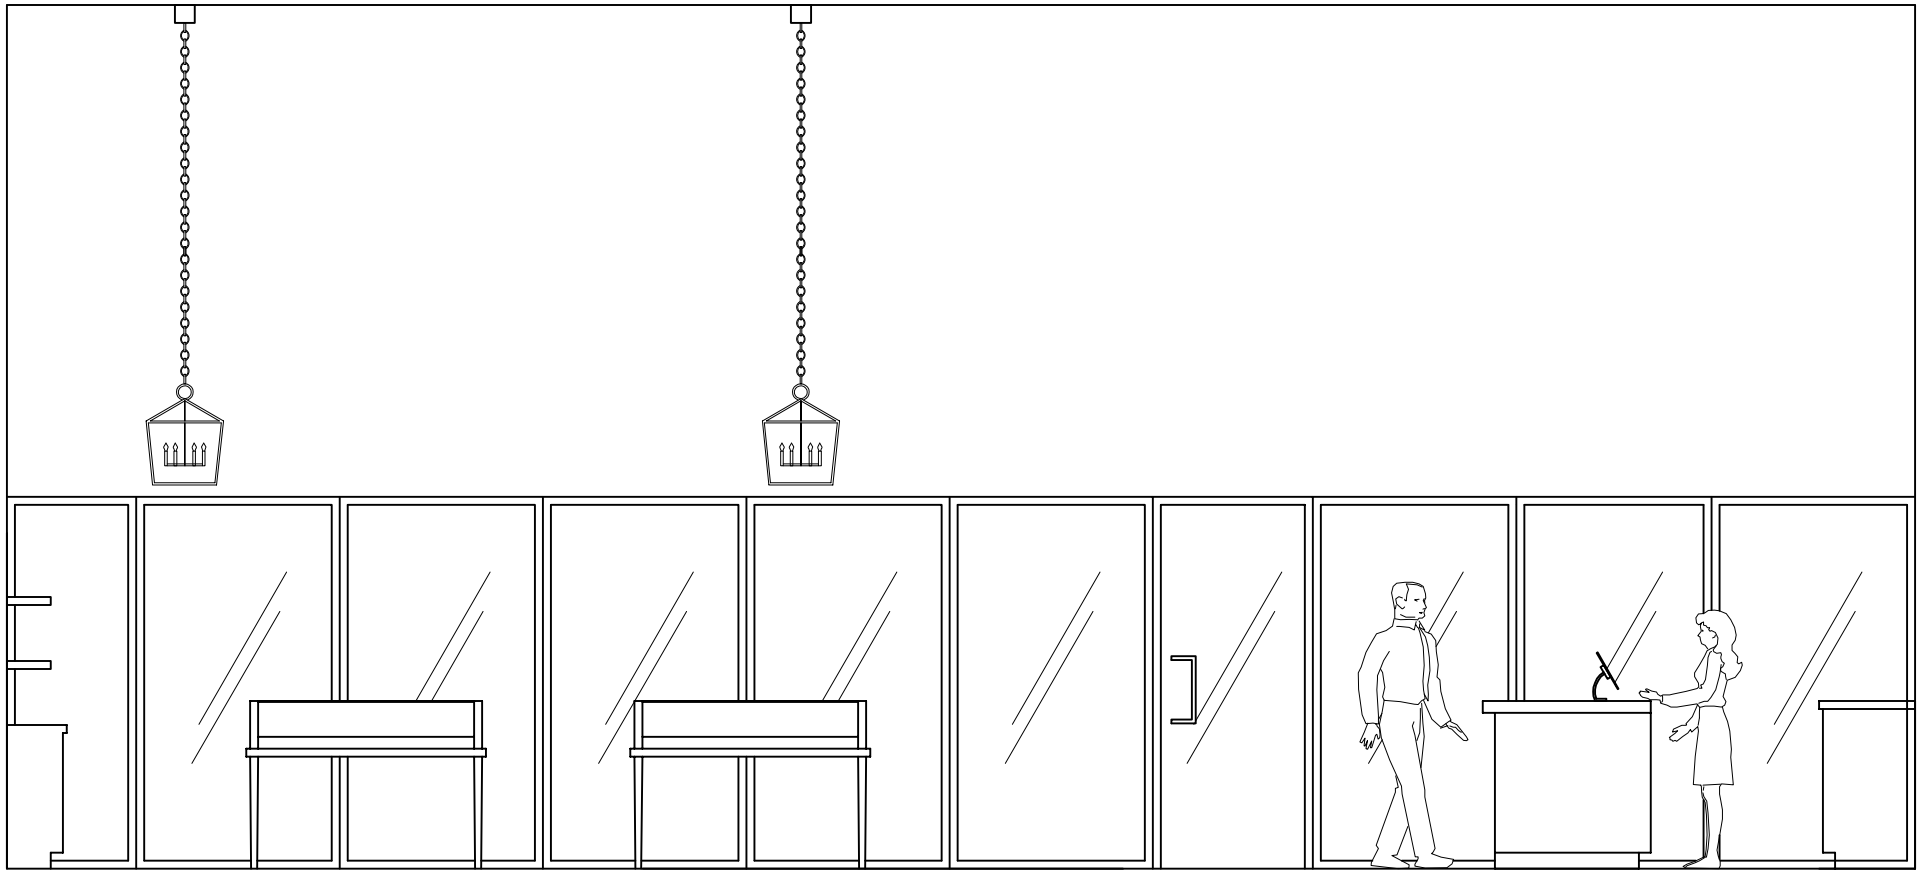

Cash Wrap Elevation

Entry Elevation

SUNGROWN STUDIO

Flora Terra:
Retail Elevation

Date: 4.22.19

Scale: $\frac{1}{4}''=1'-0''$

DISP

Interior Window Elevation

Logo Elevation

SUNGROWN STUDIO

Flora Terra:
Retail Elevation

Date: 4.22.19

Scale: 1/4"=1'-0"

DISP