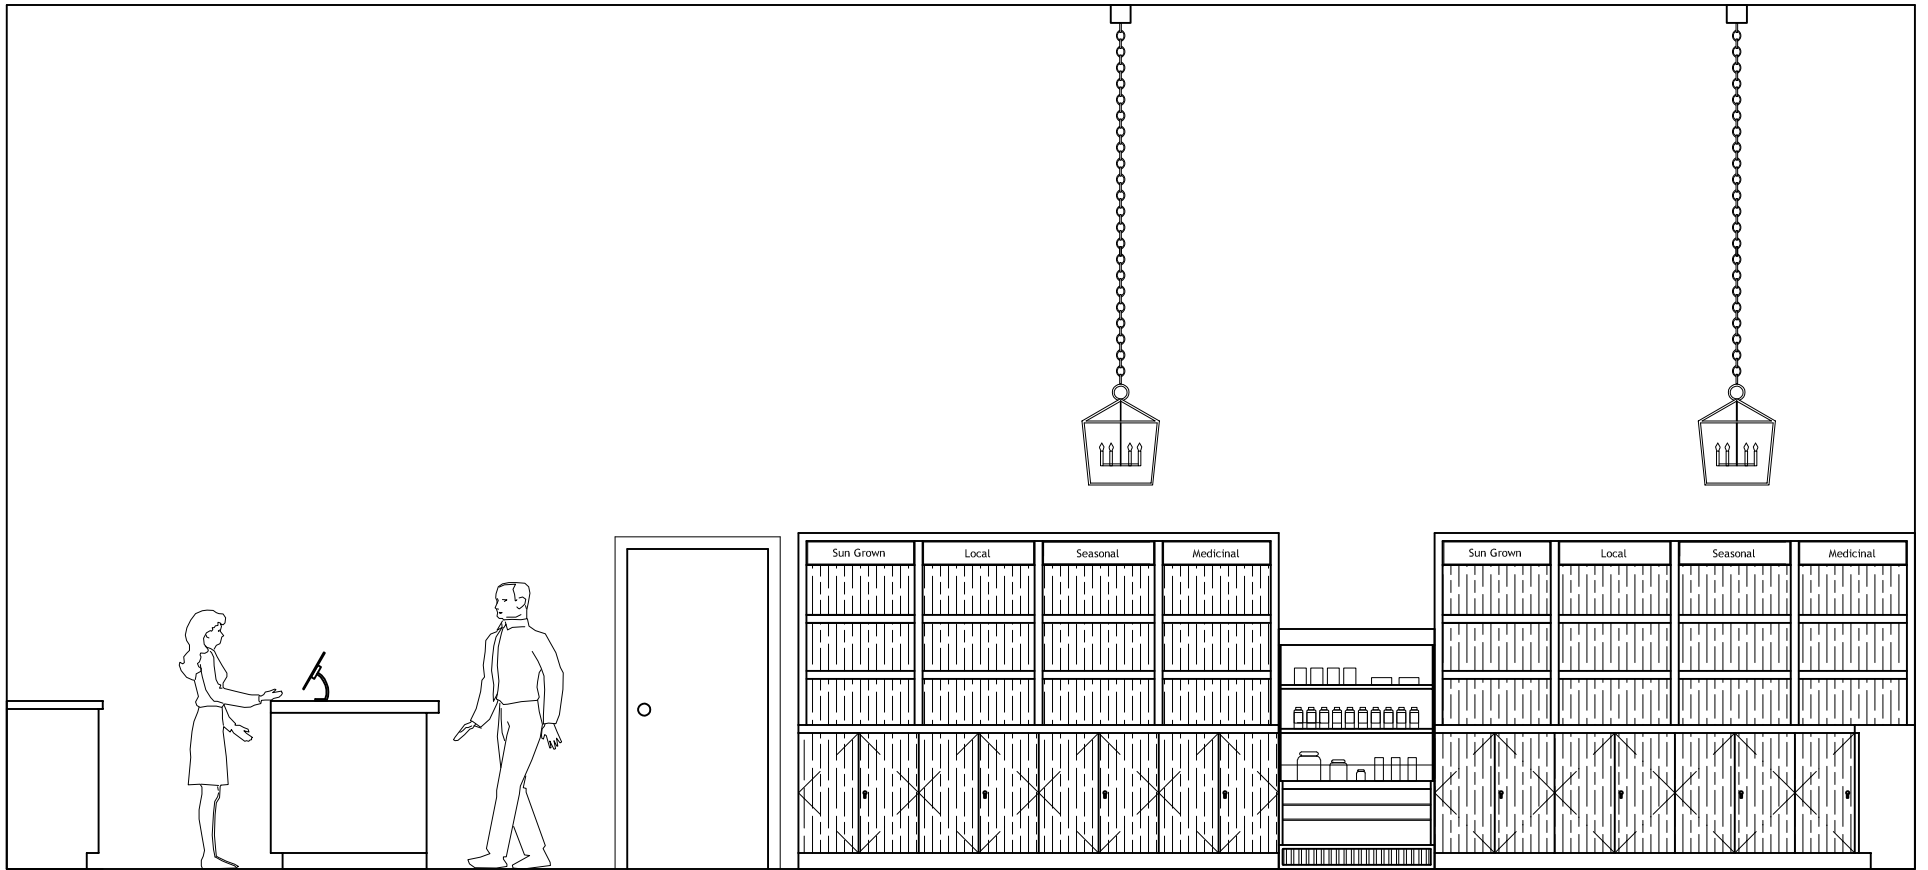

Cash Wrap Elevation

Entry Elevation

SUNGROWN STUDIO

Flora Terra:
Retail Elevation

Date: 4.22.19

Scale: $\frac{1}{4}''=1'-0''$

DISP

Interior Window Elevation

Logo Elevation

SUNGROWN STUDIO

Flora Terra:
Retail Elevation

Date: 4.22.19

Scale: 1/4"=1'-0"

DISP