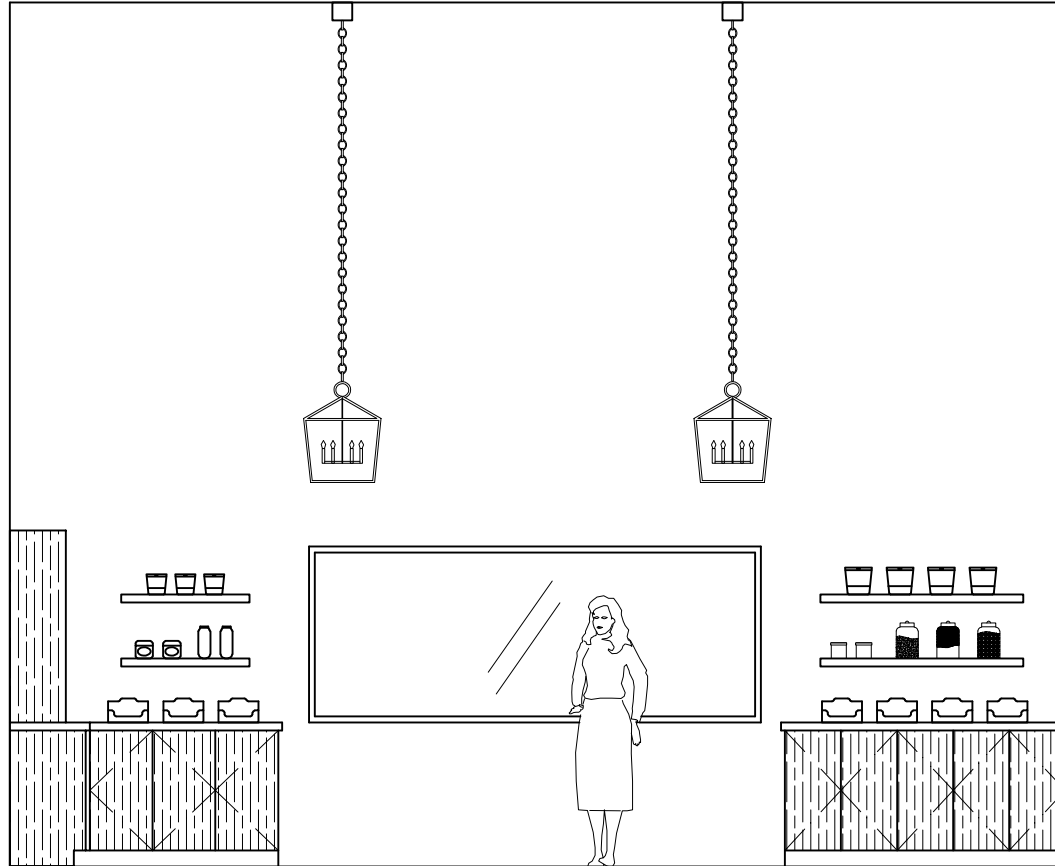

Cash Wrap Elevation

Entry Elevation

SUNGROWN STUDIO

Flora Terra:
Retail Elevation

Date: 4.22.19

Scale: $\frac{1}{4}''=1'-0''$

DISP

Interior Window Elevation

Logo Elevation

SUNGROWN STUDIO

Flora Terra:
Retail Elevation

Date: 4.22.19

Scale: 1/4"=1'-0"

DISP